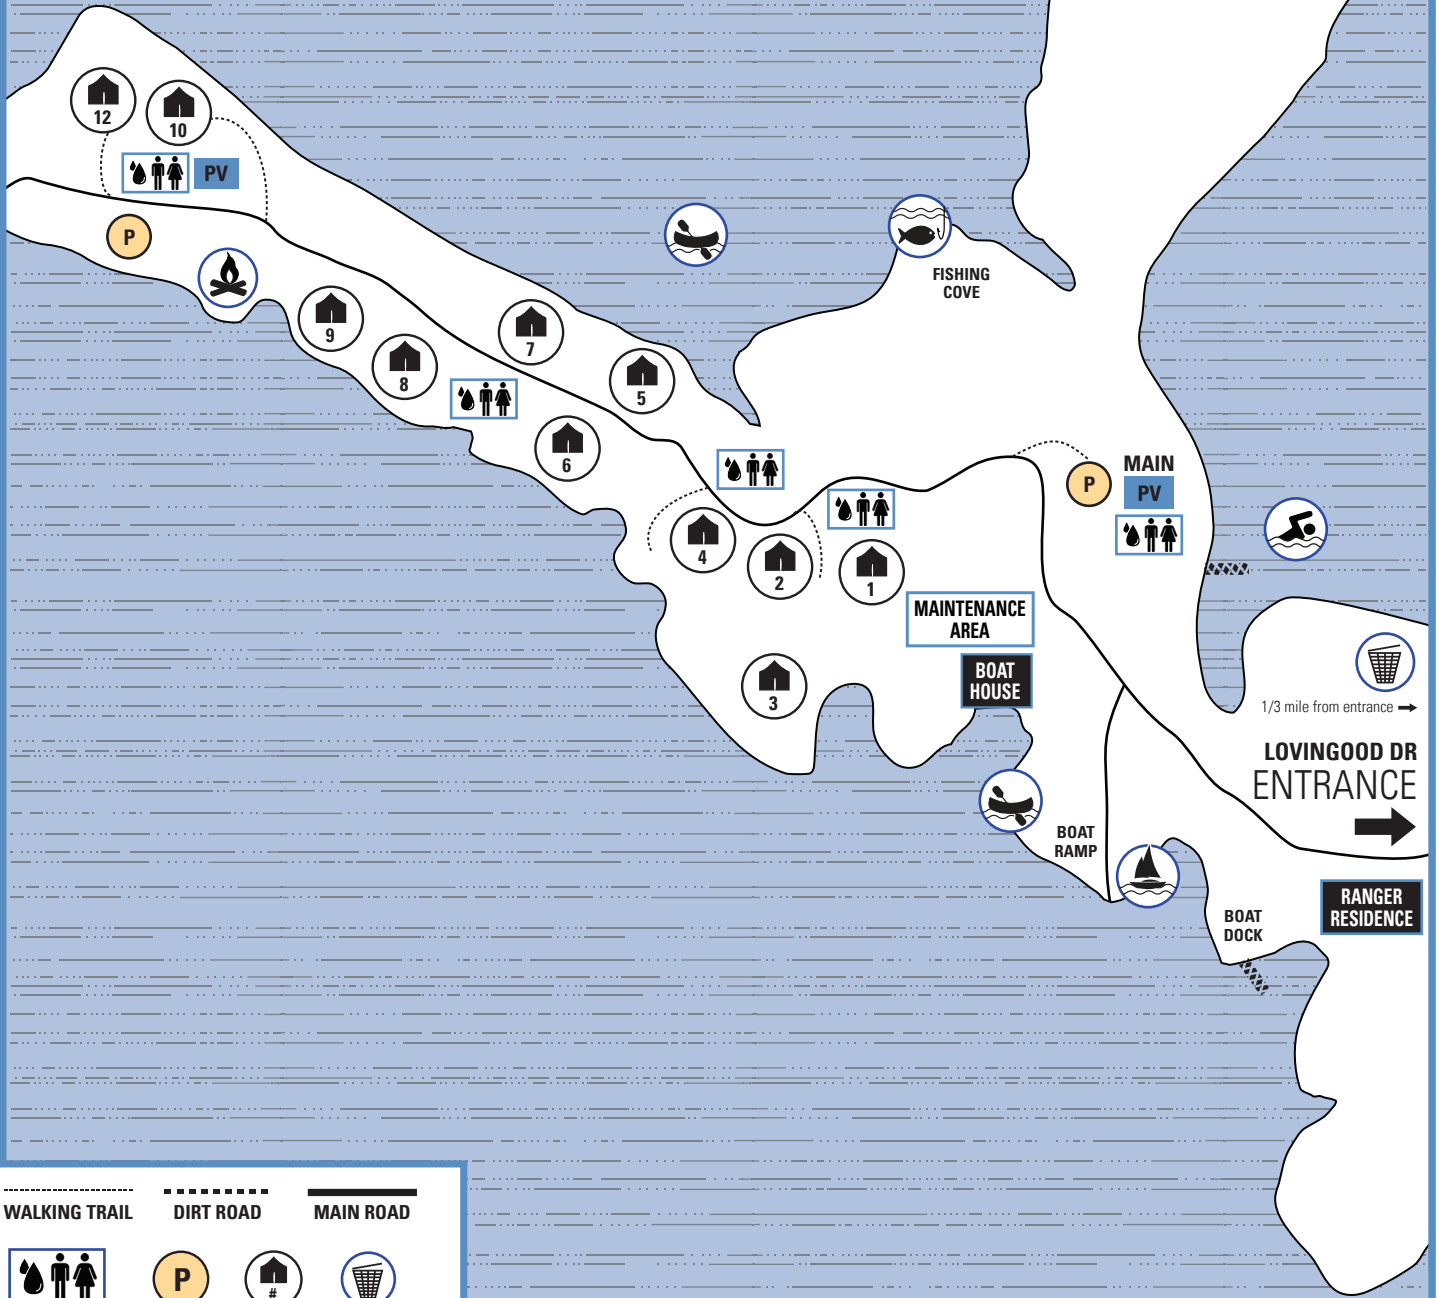

# ALLATOONA AQUATICS BASE

WALKING TRAIL

DIRT ROAD

MAIN ROAD

RESTROOMS & POTABLE WATER

PARKING

CAMP SITES

DUMPSTER SITES

FIRE RING

CANOE

FISH

SWIM

SAIL

BUILDINGS

CABIN

AREA

PV PAVILION

ATLANTA AREA COUNCIL  
BOY SCOUTS OF AMERICA.